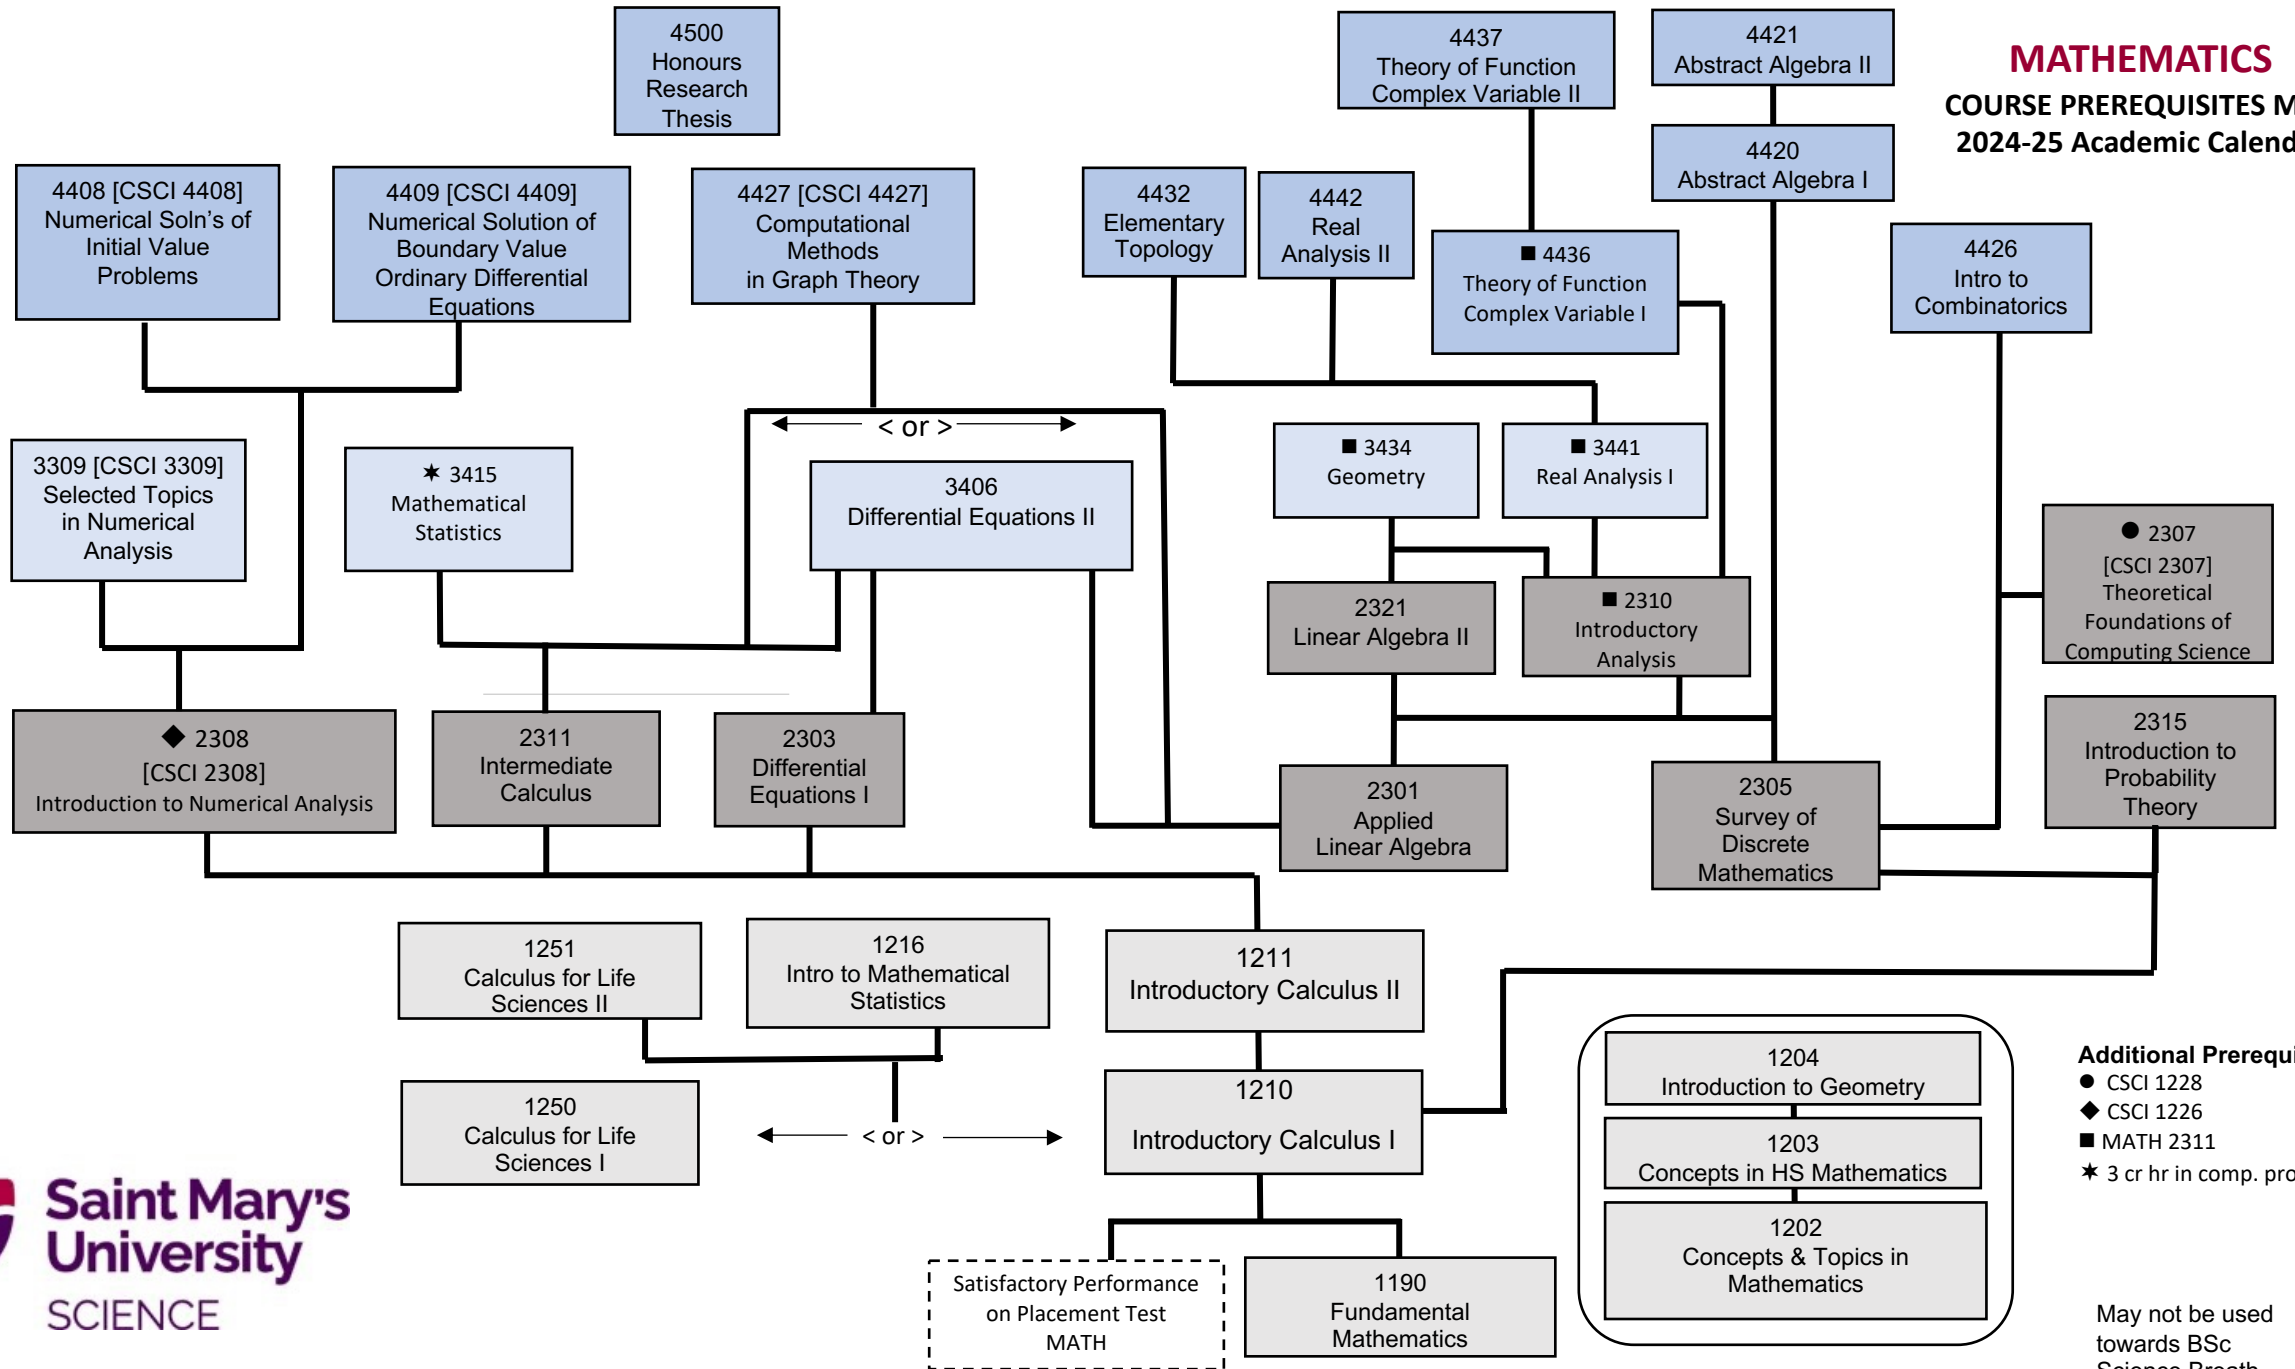

# MATHEMATICS

## COURSE PREREQUISITES MAP 2024-25 Academic Calendar

- Additional Prerequisites:**
- CSCI 1228
  - ◆ CSCI 1226
  - MATH 2311
  - ★ 3 cr hr in comp. prog. language

May not be used towards BSc Science Breath